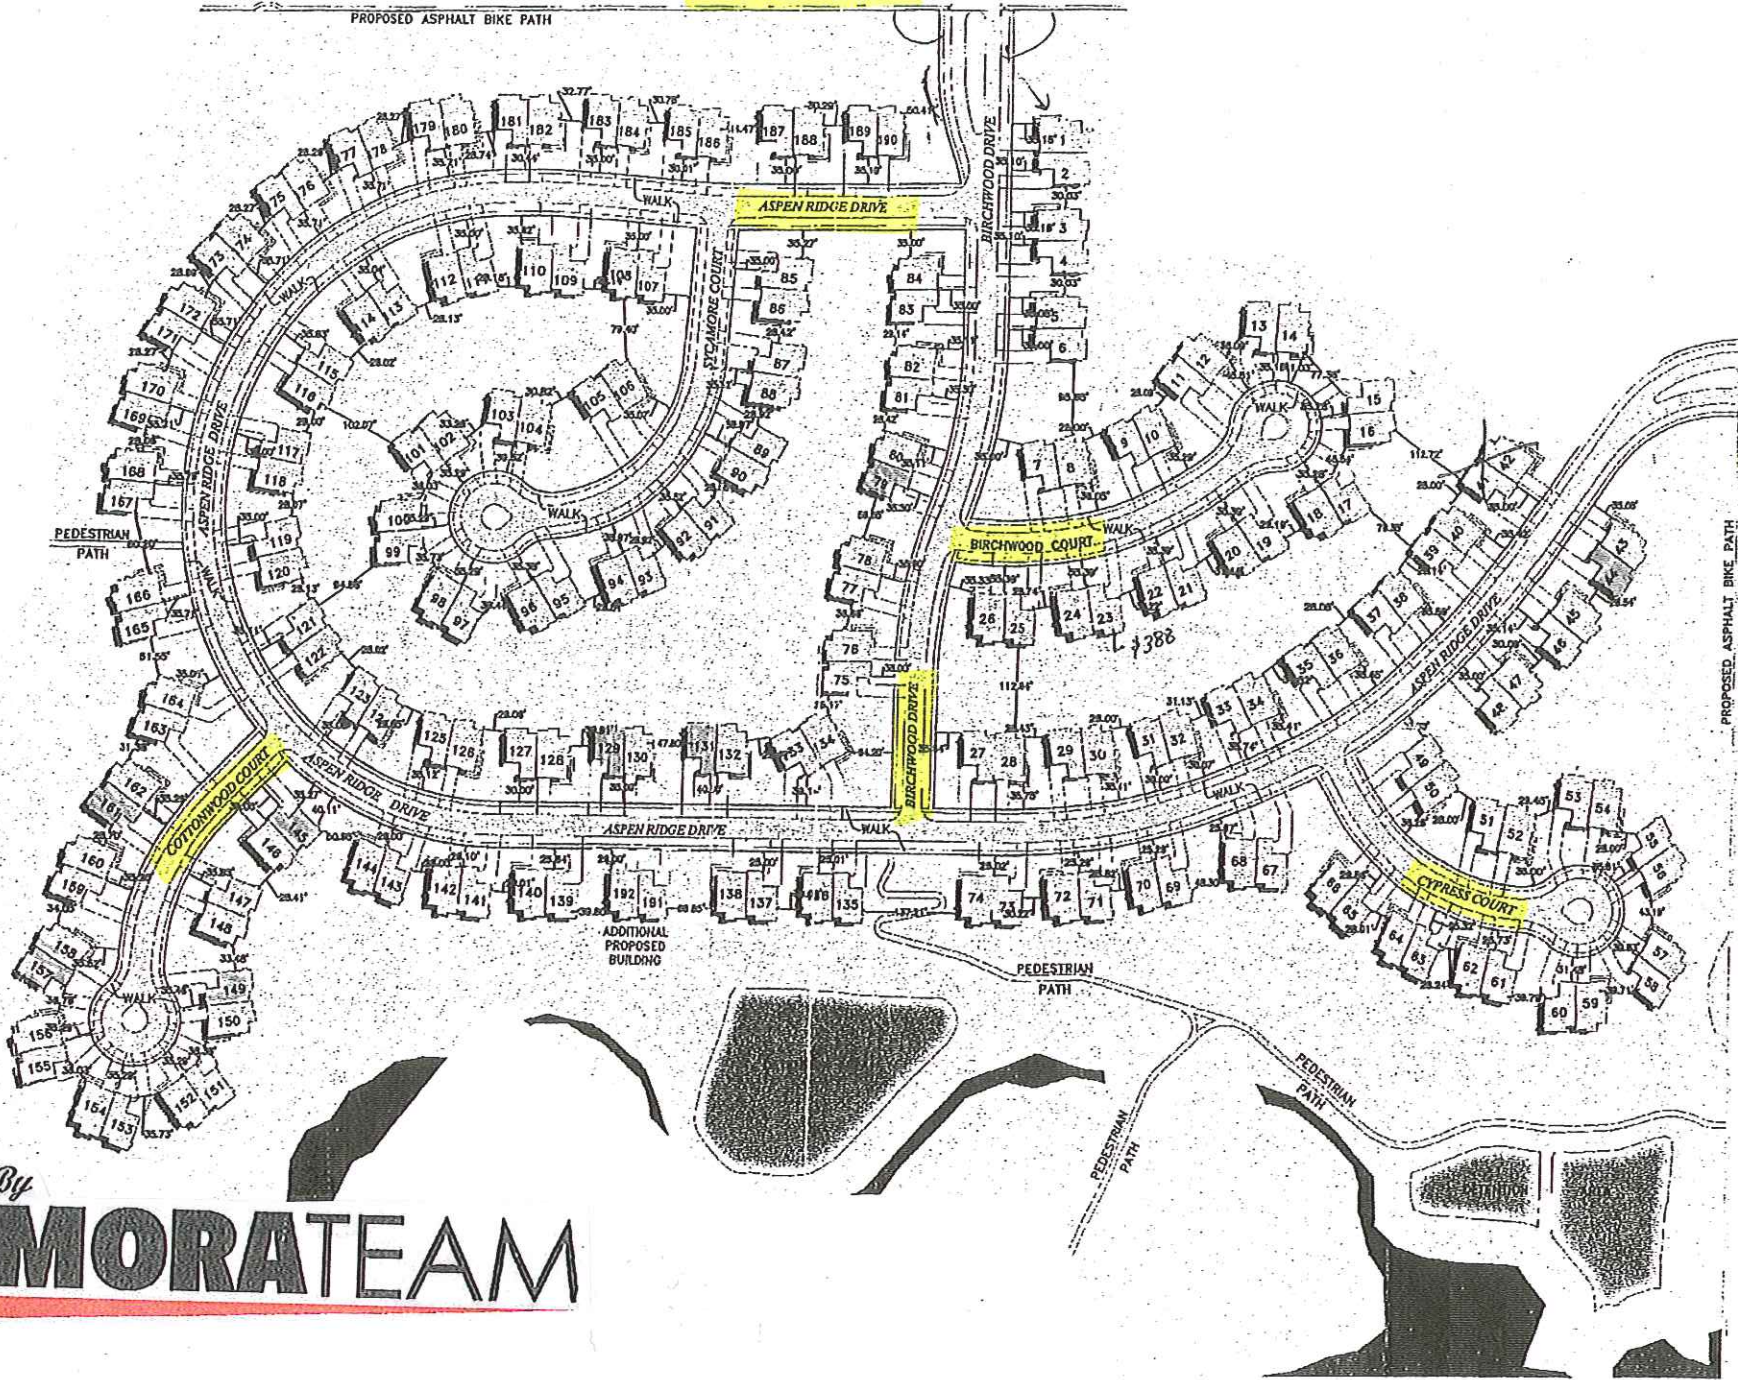

SIX MILE ROAD

PROPOSED ASPHALT BIKE PATH

Presented By
THE DIMORATEAM

PROPOSED ASPHALT BIKE PATH
 SHELDON ROAD