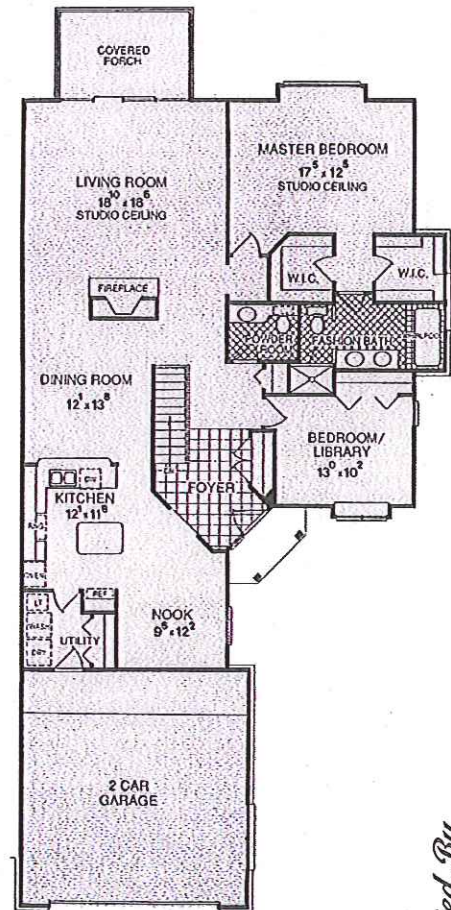

THE HAMPTON - Cape Cod
3 bedrooms with Studio Loft 2450 square feet

FIRST FLOOR

SECOND FLOOR

THE SUNSEEKER - Ranch
2 bedrooms 1800 square feet

BLUE HERON POINTE
 A LAKE COMMUNITY

CAPE COD
 AND RANCH
 WALK-OUT
 LOWER LEVEL

FIRST FLOOR

Presented By
THE DIMORATEAM