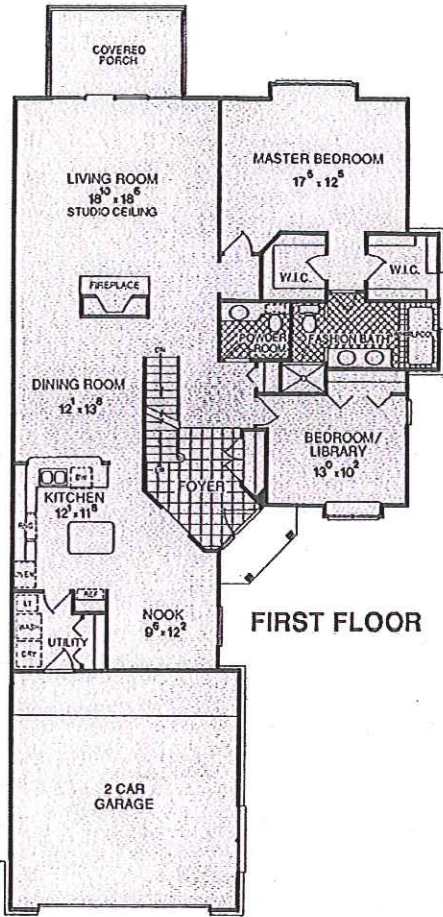

THE HAMPTON - Cape Cod
3 bedrooms with Studio Loft 2450 square feet

FIRST FLOOR

SECOND FLOOR

THE SUNSEEKER - Ranch
2 bedrooms 1800 square feet

BLUE HERON POINTE
 A LAKE COMMUNITY

CAPE COD
 AND RANCH
 WALK-OUT
 LOWER LEVEL

FIRST FLOOR

Presented By
THE DIMORATEAM