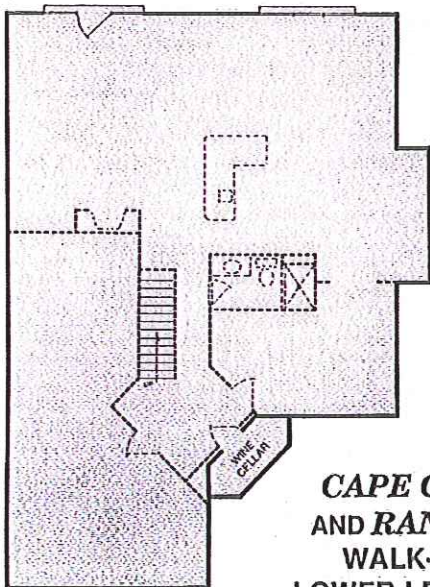

THE HAMPTON - Cape Cod
3 bedrooms with Studio Loft 2450 square feet

FIRST FLOOR

SECOND FLOOR

THE SUNSEEKER - Ranch
2 bedrooms 1800 square feet

BLUE HERON POINTE
 A LAKE COMMUNITY

CAPE COD
 AND RANCH
 WALK-OUT
 LOWER LEVEL