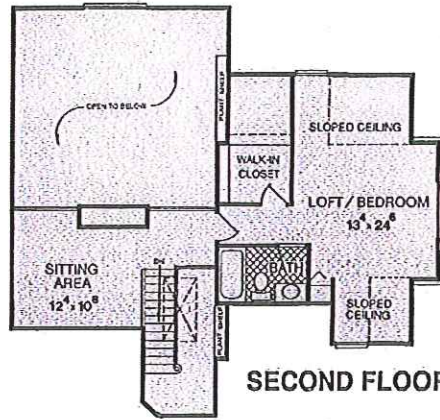

THE HAMPTON - Cape Cod
3 bedrooms with Studio Loft 2450 square feet

FIRST FLOOR

SECOND FLOOR

THE SUNSEEKER - Ranch
2 bedrooms 1800 square feet

BLUE HERON POINTE
 A LAKE COMMUNITY

CAPE COD
 AND RANCH
 WALK-OUT
 LOWER LEVEL

FIRST FLOOR

Presented By
THE DIMORATEAM